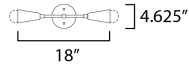

PRODUCT DESCRIPTION

A classic mid-century look, the Lovell collection features two sizes of sputnik chandeliers and streamlined sconces perfect for bath vanity applications. Available in a Black/Satin Brass finish combination. Light bulbs nest inside the metal cones to become an element of the design.

MEASUREMENTS

DIMENSION : 5" W x 18" H x 4" Ext
MAX OAH : 4.75" W x 0.75" H
HANGING WEIGHT : 1.65 lb

LAMPING

INPUT VOLTAGE : 120V
LUMENS : 1,800 Rated (1,260 Del.)
BULB : 2 x 9W LED E26 Medium , 18W Total
BULB INCLUDED : (Included)
DIMMABLE : Y
CRI : 90 CRI
COLOR_TEMP : 3000K
LIGHTING_DIRECTION : Omni

FINISHES OPTION

Black / Satin Brass (BKSBR)

MATERIAL

Steel